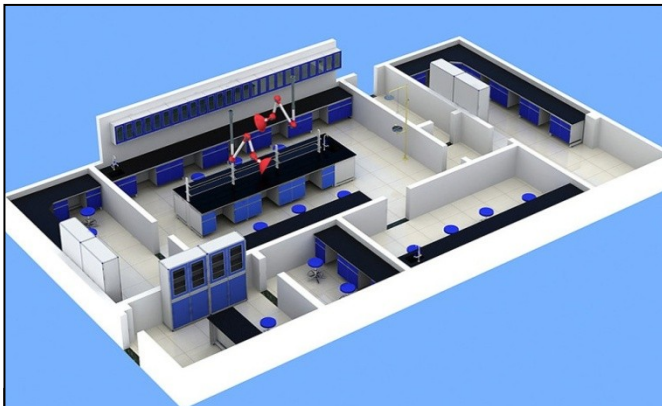

LABORATORY FURNISHING

We specialize in providing customized solutions for Laboratory Furniture such as suitable tailor made fixtures for your laboratory area with acid and fire resistant work-tops, Trespa top - phenolic resin from Trespa top lab plus-Netherlands, highly chemical resistant, solid epoxy resin work top from Durcon-USA, Korean top (Acrylic) for wet areas-Microbiology & Dental Labs and Melamine Work-tops for Physical testing & Instrumentation labs.

PRODUCT RANGE

- Fume Hood – Ducted, Ductless & Walk-in
- Custom Built Laboratory Furniture
- Safety Cabinets – Flammable cabinet,
  Corrosive cabinet
- Bio-safety cabinets, Laminar flow cabinets,
  PCR work station
- Gas Distribution system with Exhaust Hood-
  GC, ICP and AAS
- Seating system- Lab stools, Lab chairs
  ..... & many more

EIRAH LAKE TOWERS, PO BOX: 487517, DUBAI

Tel: +971 4 4572068, Fax: +971 4 4572081

sales@petrodam.com

www.petrodam.com